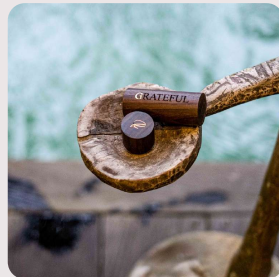

"A successful marriage requires falling in love many times, always with the same person."

- Welcoming Sign
- Wedding Plaque
- Sign
- Pressi frame A4
- Pressi frame A3
- Initials