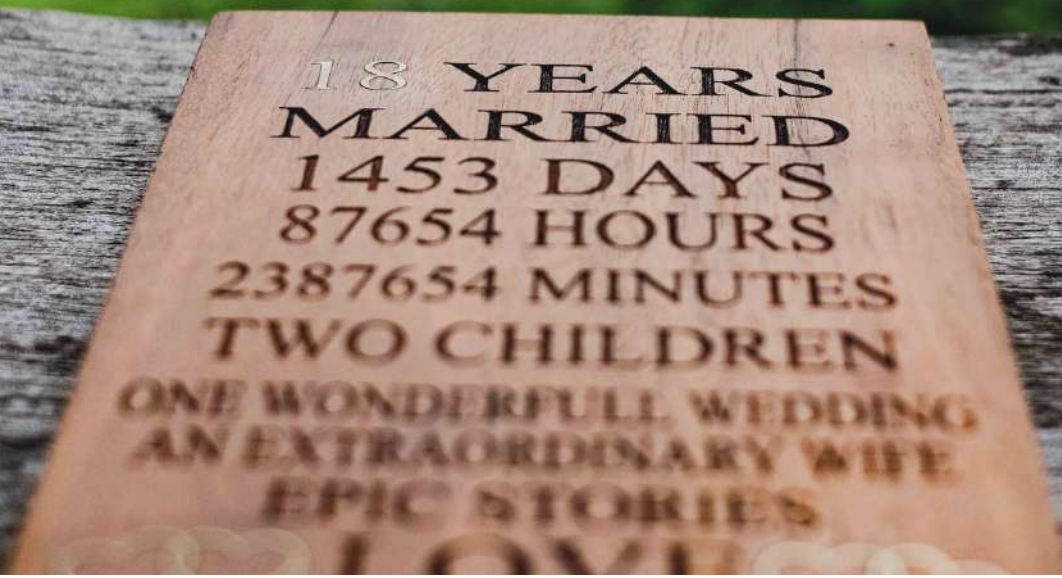

Customisation*

Engraving / Engraving Painted
/ Size / QR Code

*On Quotation
15% off for orders of 150+ pieces