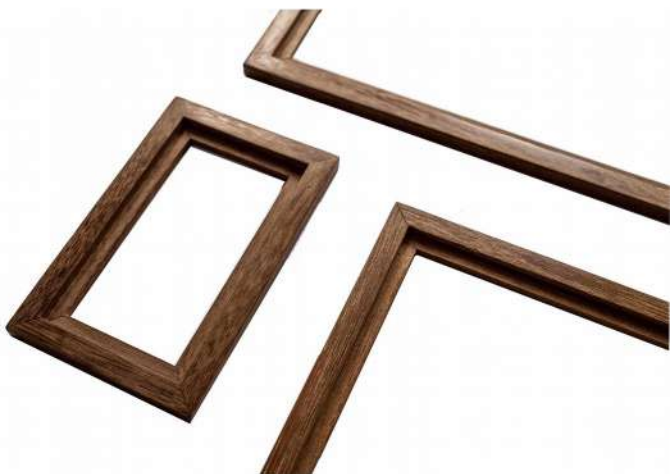

PHOTO FRAME

<i>Indoor</i>	1	Long lasting photo frame Can't figure out an excellent way to have your pictures displayed around the house? This uniquely designed photo frame is all you need to give your image that decorative edging and also aesthetically integrate your photographs with your surroundings. It comes in three different sizes for you to choose from.		
	2	Classic Classic smooth sanded to a 240 grit for a classy look	Vintage Not available	
<i>Texture</i>	3	QR code Not available	Engrave High precision laser engraving	Brass Custom made brass characters
	4	Choose a customization	Oil Natural tung oil Made in Indonesia	Gift wrapping Would it be a gift without gift wrapping?
<i>Choose a finishing</i>	5	Natural Without any customization		
	5	Price & Size IDR From 112.000 SKU: IW-PFUL-S4	Cm 10x16 20x25 / 25x30