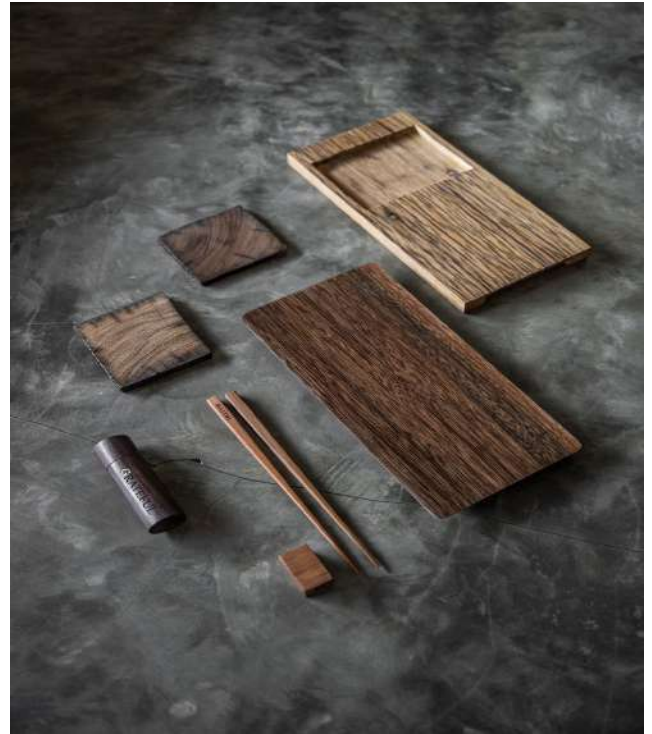

Gourmet Prestige

Composition

Composition	Quantity	Size in cm
Coaster	2	0,8 x 8 x 8
Container	1	3 x 3 x 10
Chopsticks	1 set	0,8 x 0,8 x 23
Sushi Plate	1	2 x 15 x 30
Serving Platter	1	2 x 15 x 30
<i>FREE</i>		
Chopsticks holder	1	2 x 2 x 4

Prices

Cardboard Packing

Rp. 529.000

SKU IW-GB-GP

Signature wood Packing

Rp. 729.000

SKU IW-GB-GPS

None of the illustration and/or photos are contractual. Sizes and colors may vary. Refer to Gift Box composition section for the list of items included.